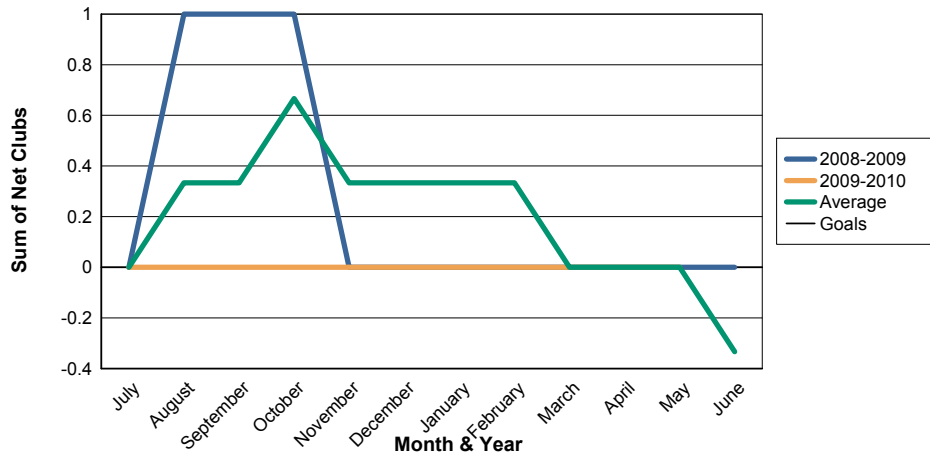

Sum of Net Clubs/ Month & Year

For District 300A3