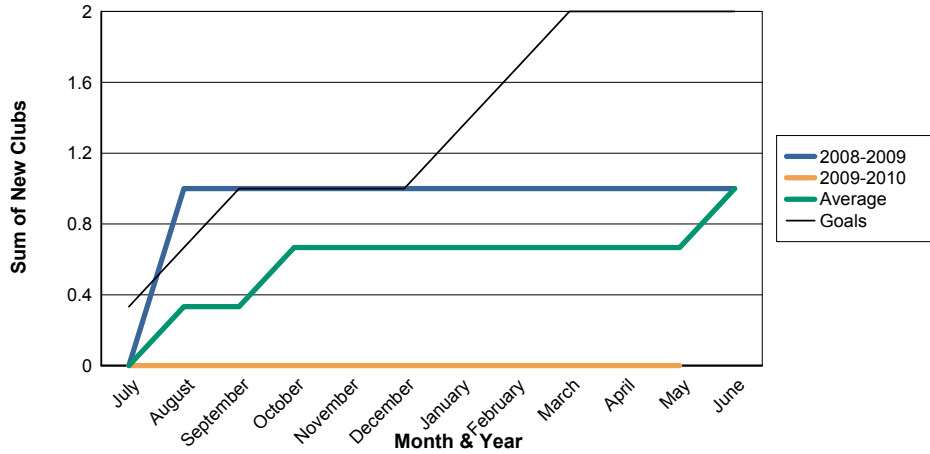

3 Year Comparisons for GMT Constitutional Area 5

By GMT District

As of May 2010

Sum of New Clubs/ Month & Year

For District 300A3

Sum of Dropped Clubs/ Month & Year

For District 300A3

Sum of Net Clubs/ Month & Year