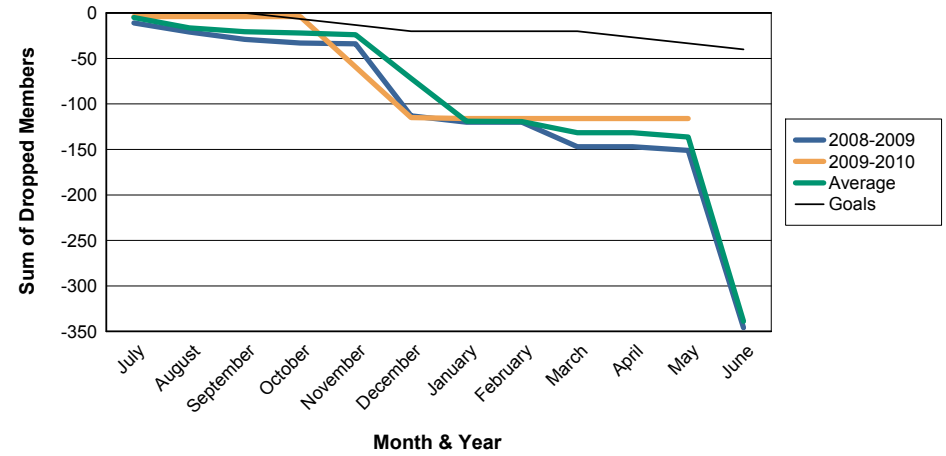

Sum of Dropped Members/ Month & Year

For District 300A3

Sum of Net Members/ Month & Year

For District 300A3