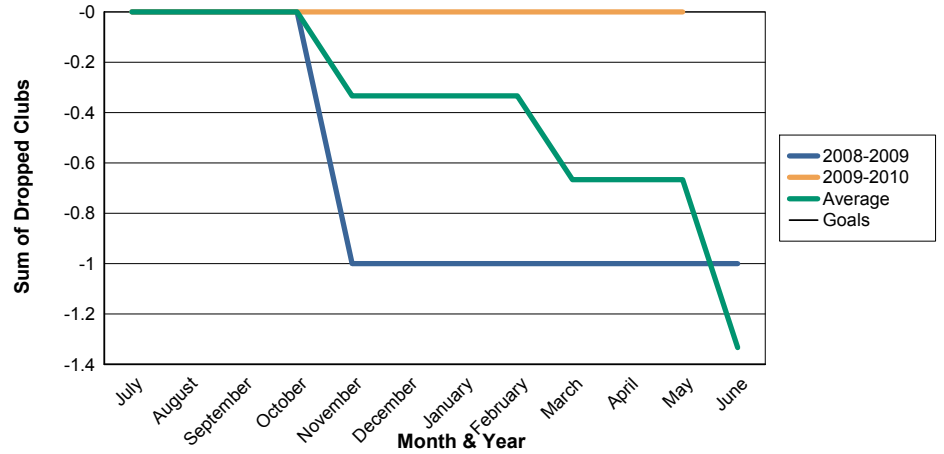

3 Year Comparisons for GMT Constitutional Area 5

By GMT District

As of May 2010

Sum of New Clubs/ Month & Year

For District 300A3

Sum of Dropped Clubs/ Month & Year

For District 300A3

Sum of Net Clubs/ Month & Year