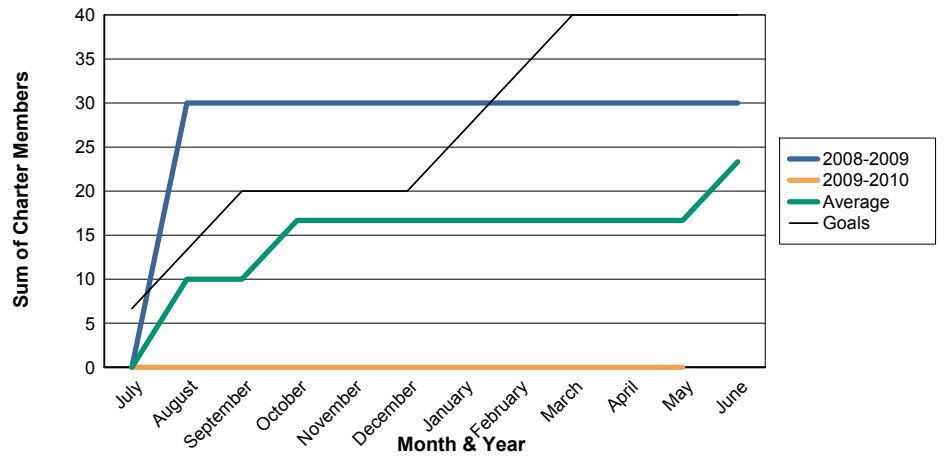

Sum of Charter Members/ Month & Year

For District 300A3