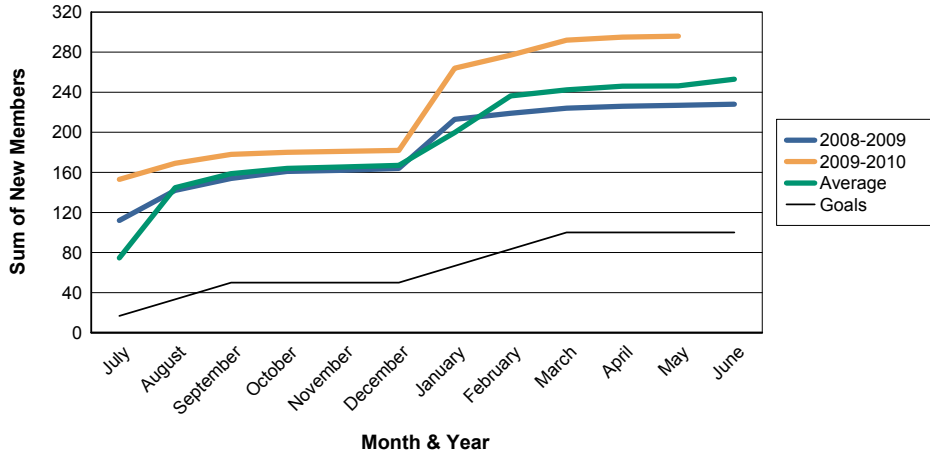

Sum of Dropped Members/ Month & Year

For District 300A3

Sum of Net Members/ Month & Year

For District 300A3